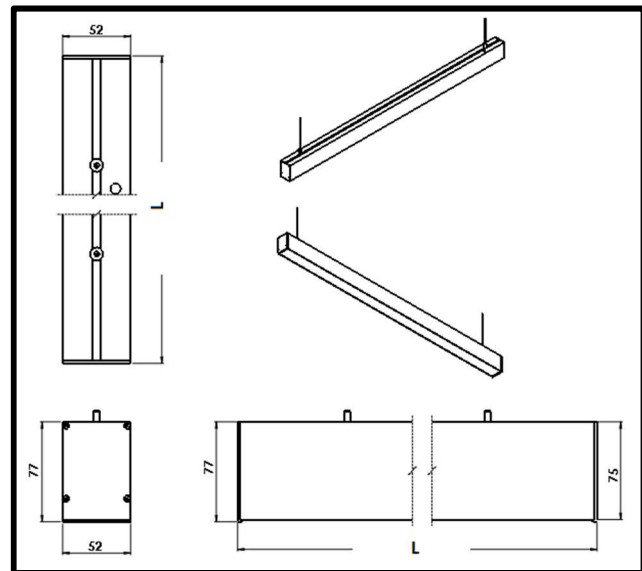

Linear – Suspended - 5275

Product Details	
Driver Make	Fulham / Osram
LED Make	Bridgelux / Seoul
Mounting	Suspended
Housing	Powder Coated Alu. Extrusion
Diffuser	PMMA – Snap fit / Sliding, Prismatic – Snap fit / Sliding, PS – Sliding
Ingress protection	IP20
CCT	4000K / 5700K / 6500K

Length	2 Feet	4 Feet	6 Feet	8 Feet
Wattage	18 W	36 W	54 W	72 W
Overall Length (L)	610mm	1210mm	1810mm	2410mm