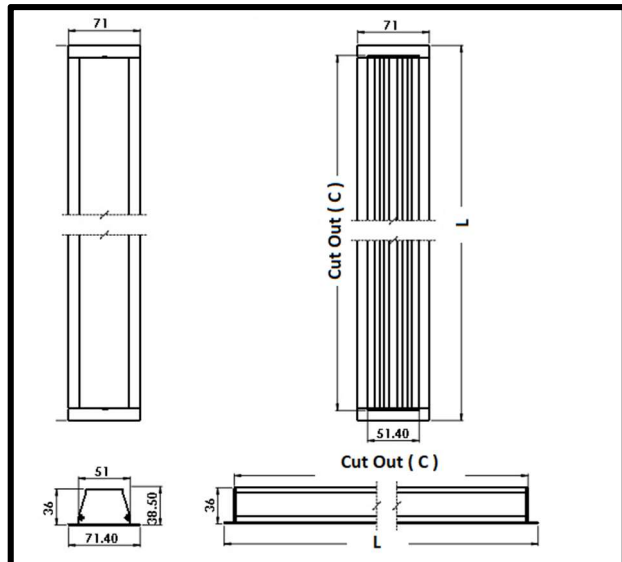

## Linear – Recess - 7236

Product Details	
Driver Make	Fulham / Osram
LED Make	Bridgelux / Seoul
Mounting	Recess
Housing	Powder Coated Alu. Extrusion
Diffuser	PMMA – Snap fit, Prismatic – Snap fit
Ingress protection	IP20
CCT	4000K / 5700K / 6500K

Length	2 Feet	4 Feet	6 Feet	8 Feet
Wattage	18 W	36 W	54 W	72 W
Overall Length (L)	627mm	1227mm	1827mm	2427mm
Ceiling C.C (C) (mm)	610 x 53	1210 x 53	1810 x 53	2410 x 53