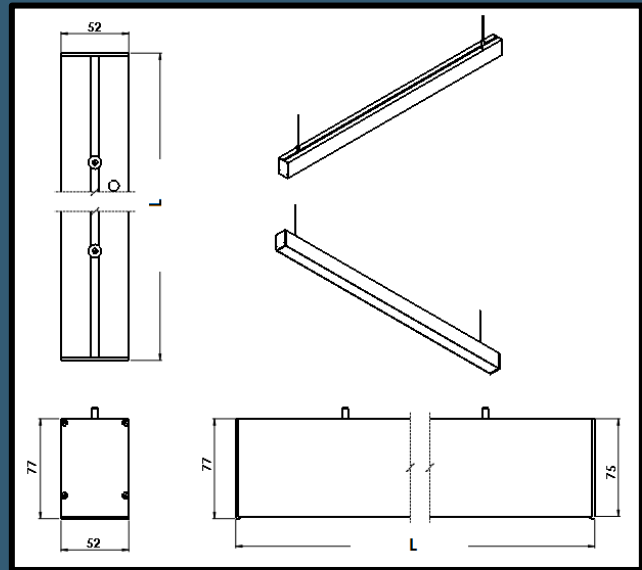

Length	2 Feet (X)	4 Feet (X)	6 Feet (X)	8 Feet (X)
Wattage	18 W	36 W	54 W	72 W
Overall Length (L)	610mm	1210mm	1810mm	2410mm