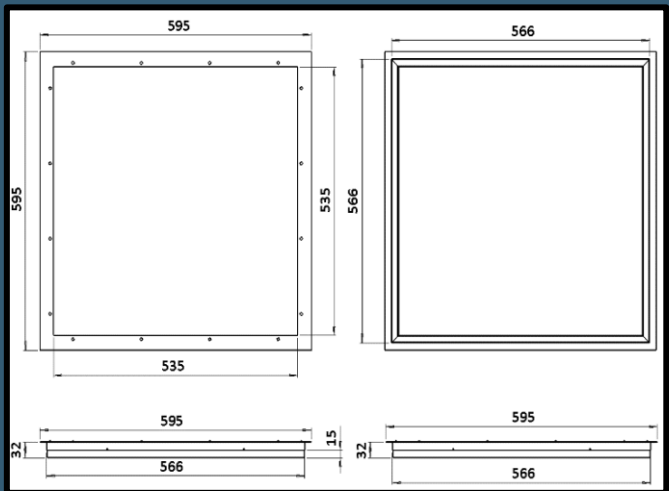

VERGE – 22

Product Details	
Driver Make	Fulham
LED Make	Bridgelux
Mounting	Recess
Housing	Powder Coated Alu. Extrusion & CRCA Frame
Diffuser	Acrylic
Ingress protection	IP20
CCT	4000K / 5700K / 6500K

Due to continuous efforts in developing products & improvement M/s Space Light Industries reserves the right to make changes in design & data & withdraw the luminaries without any prior notice.